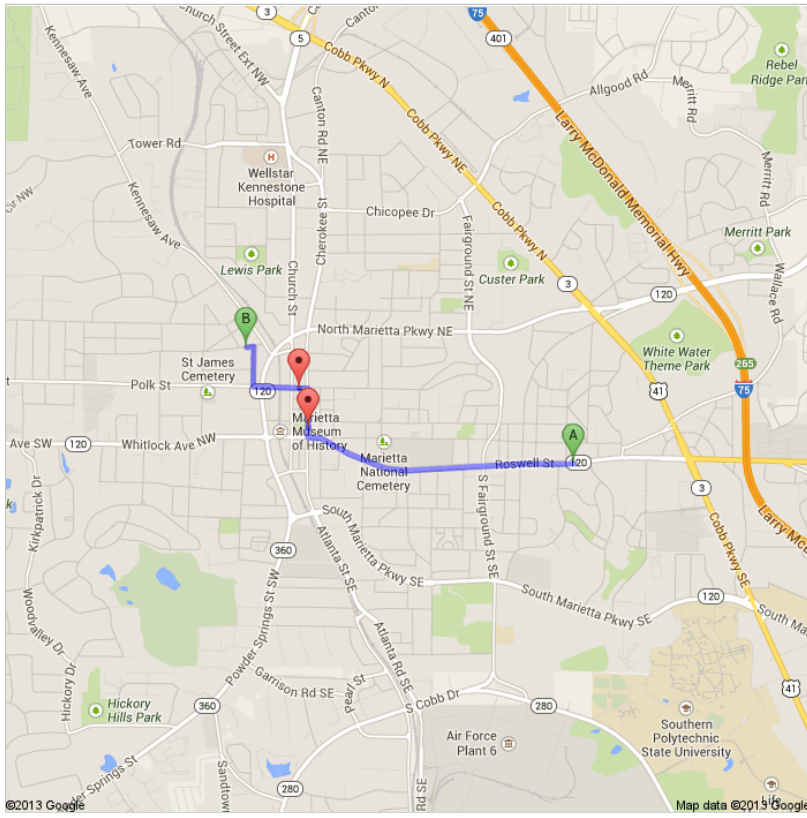

Directions to Maple Avenue Church

63 Maple Ave, Marietta, GA 30064

1.8 mi – about 6 mins

If you get lost you are not using your orienteering skills. Call the Scoutmaster at 404.473.8015

Roswell Street Baptist Church
774 Roswell St, Marietta, GA 30060

1. Head **west** on **Roswell St** toward **Covington Ave NE**
About 2 mins go 1.2 mi
total 1.2 mi
2. Turn right onto **E Park Square** go 338 ft
total 1.2 mi
3. Continue onto **Cherokee St** go 0.1 mi
total 1.4 mi
4. Turn left onto **Lemon St** go 354 ft
total 1.4 mi
5. Continue onto **Polk St**
About 1 min go 0.2 mi
total 1.6 mi
6. Turn right onto **Locust St** go 0.2 mi
total 1.8 mi
7. Turn left onto **Maple Ave**
Destination will be on the left go 161 ft
total 1.8 mi

Maple Avenue Church
63 Maple Ave, Marietta, GA 30064