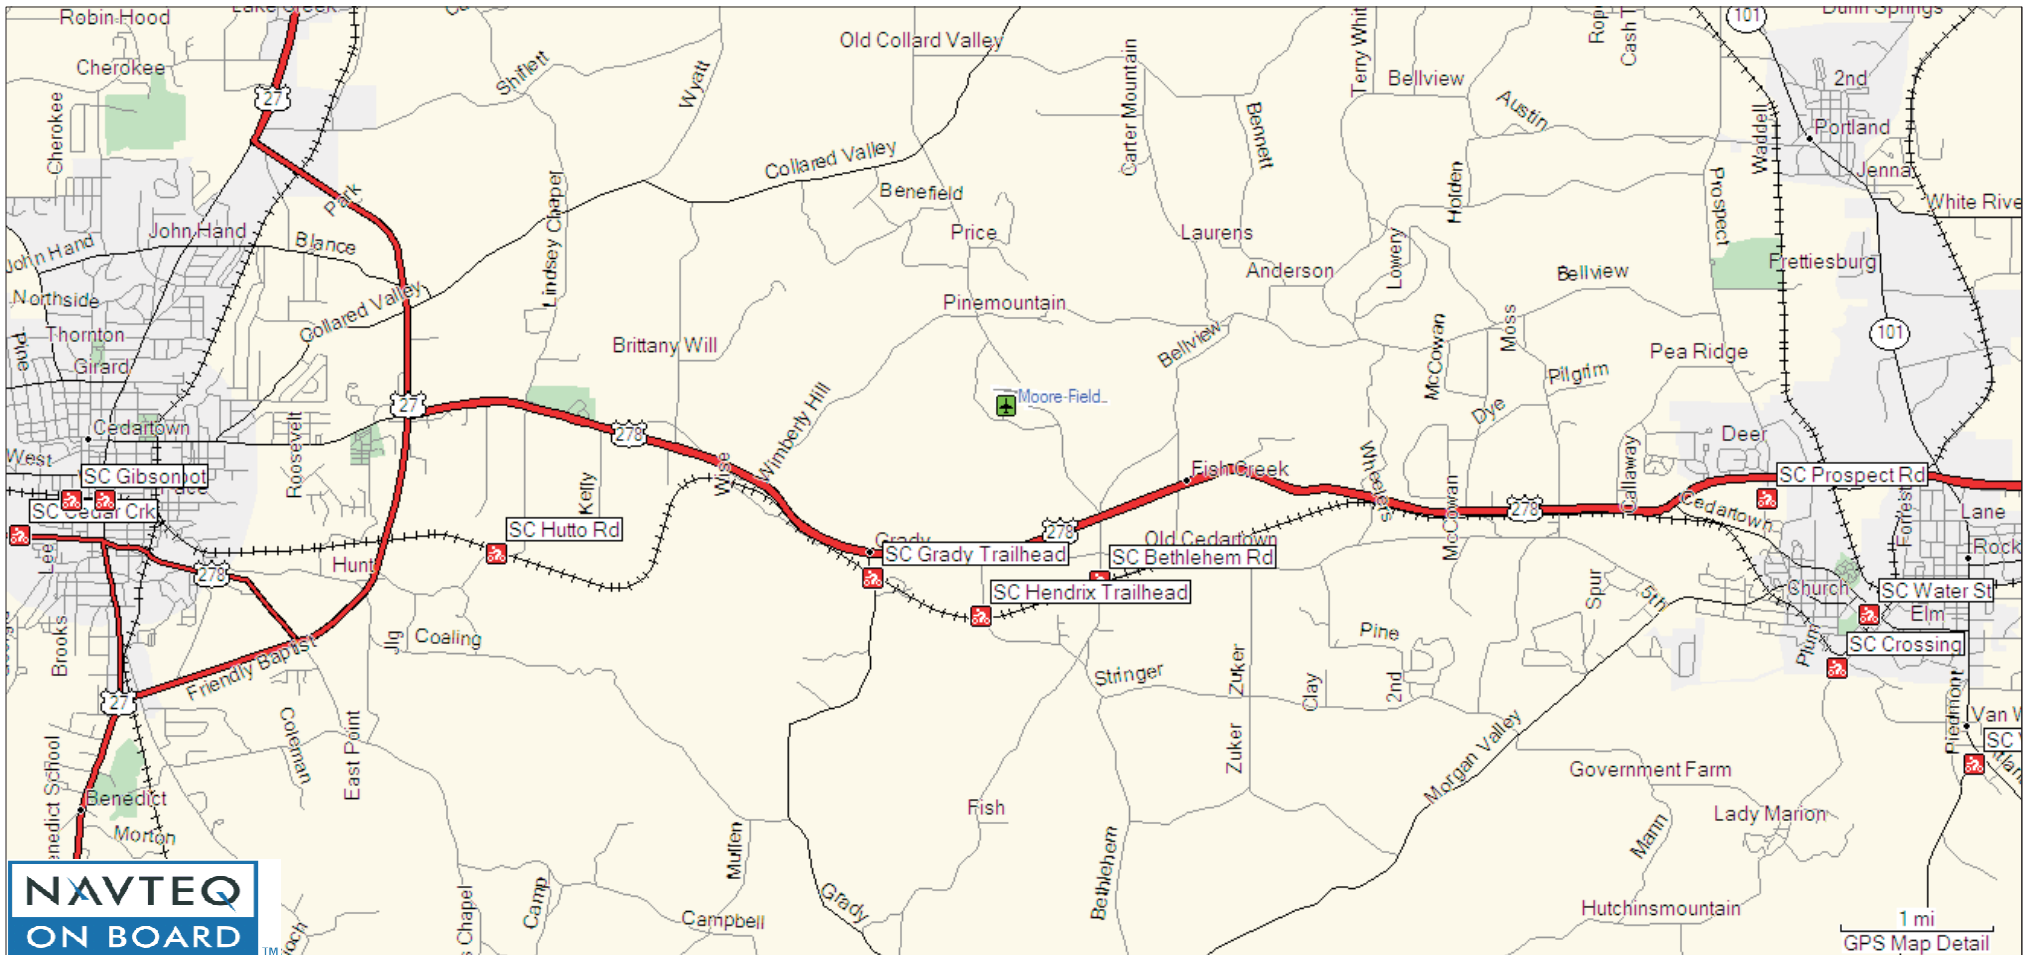

Silver Comet Trail Access Alabama to Cedartown

Silver Comet Trail Access Cedartown

Silver Comet Trail Access Cedartown to Rockmart

Silver Comet Trail Access Rockmart

Silver Comet Trail Access Rockmart to Rambo

Silver Comet Trail Access Rambo to Florence

Silver Comet Trail Access Florence to Mavel