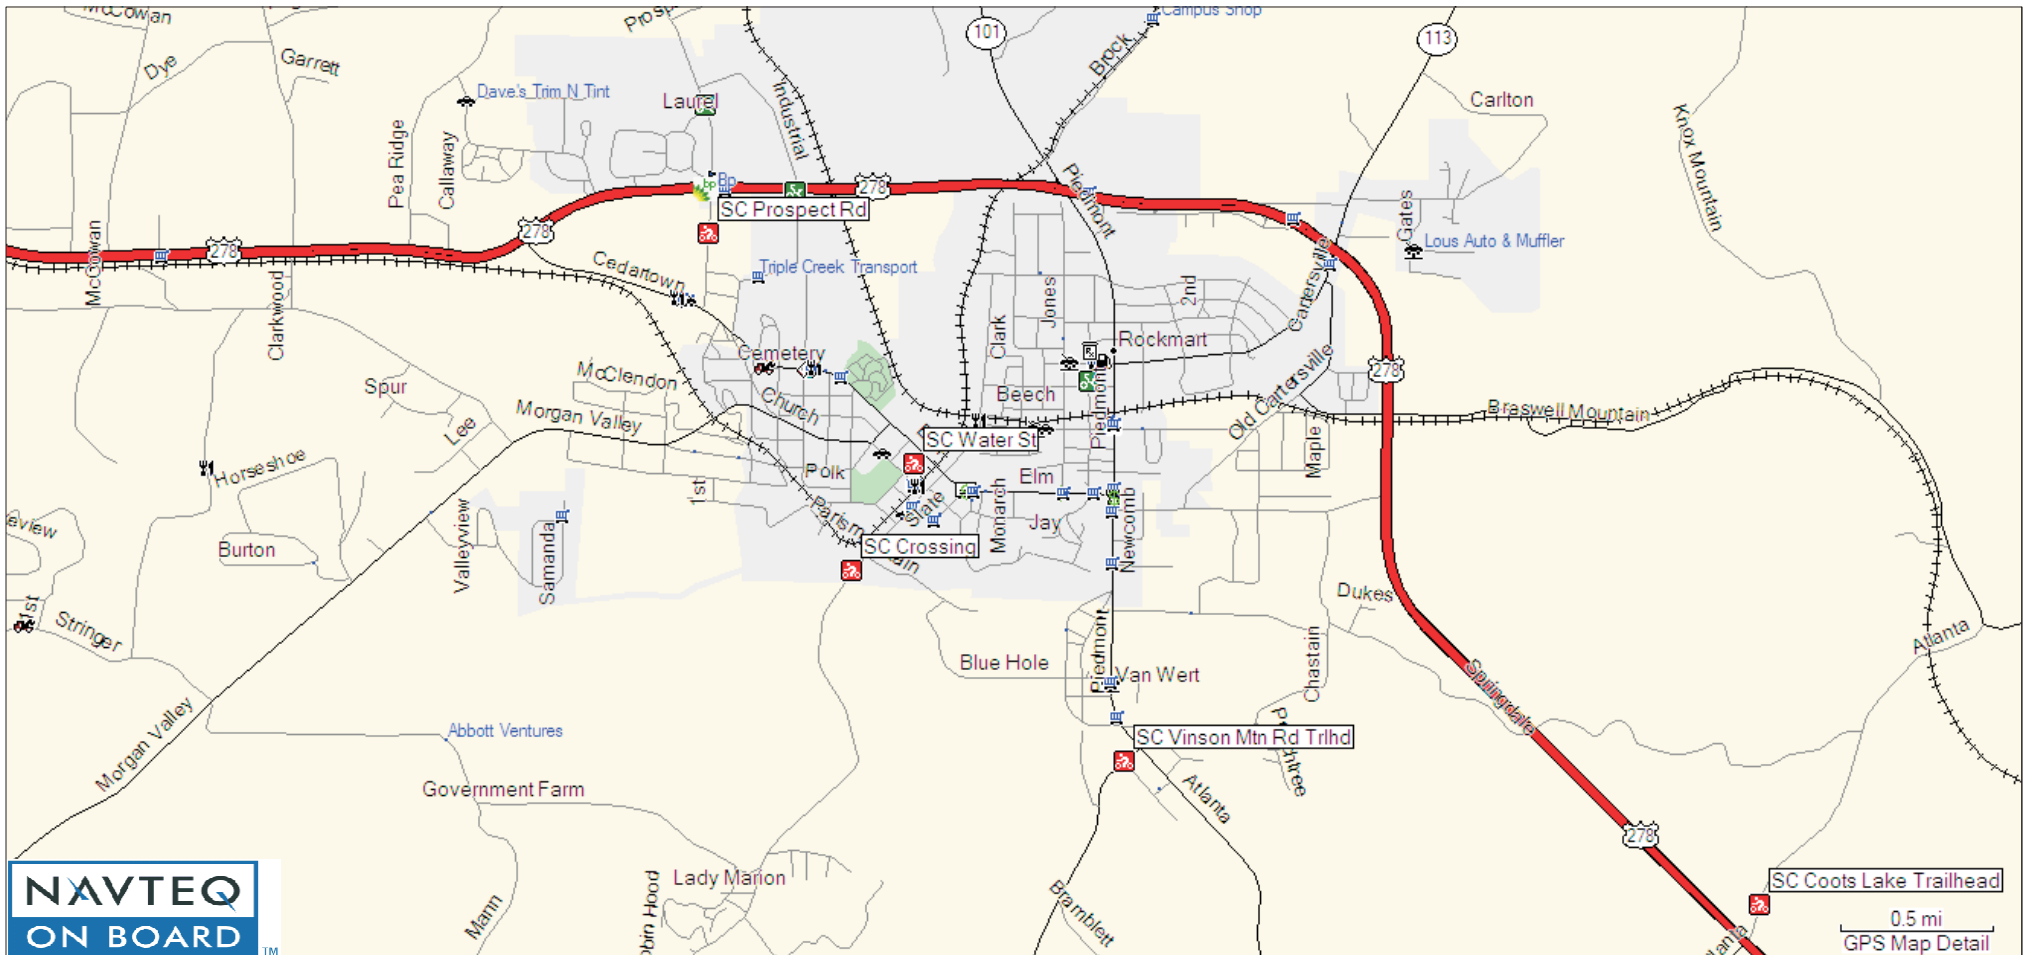

Silver Comet Trail Access Alabama to Cedartown

Silver Comet Trail Access Cedartown

Silver Comet Trail Access Cedartown to Rockmart

Silver Comet Trail Access Rockmart

Silver Comet Trail Access Rockmart to Rambo

Silver Comet Trail Access Rambo to Florence

Silver Comet Trail Access Florence to Mavel