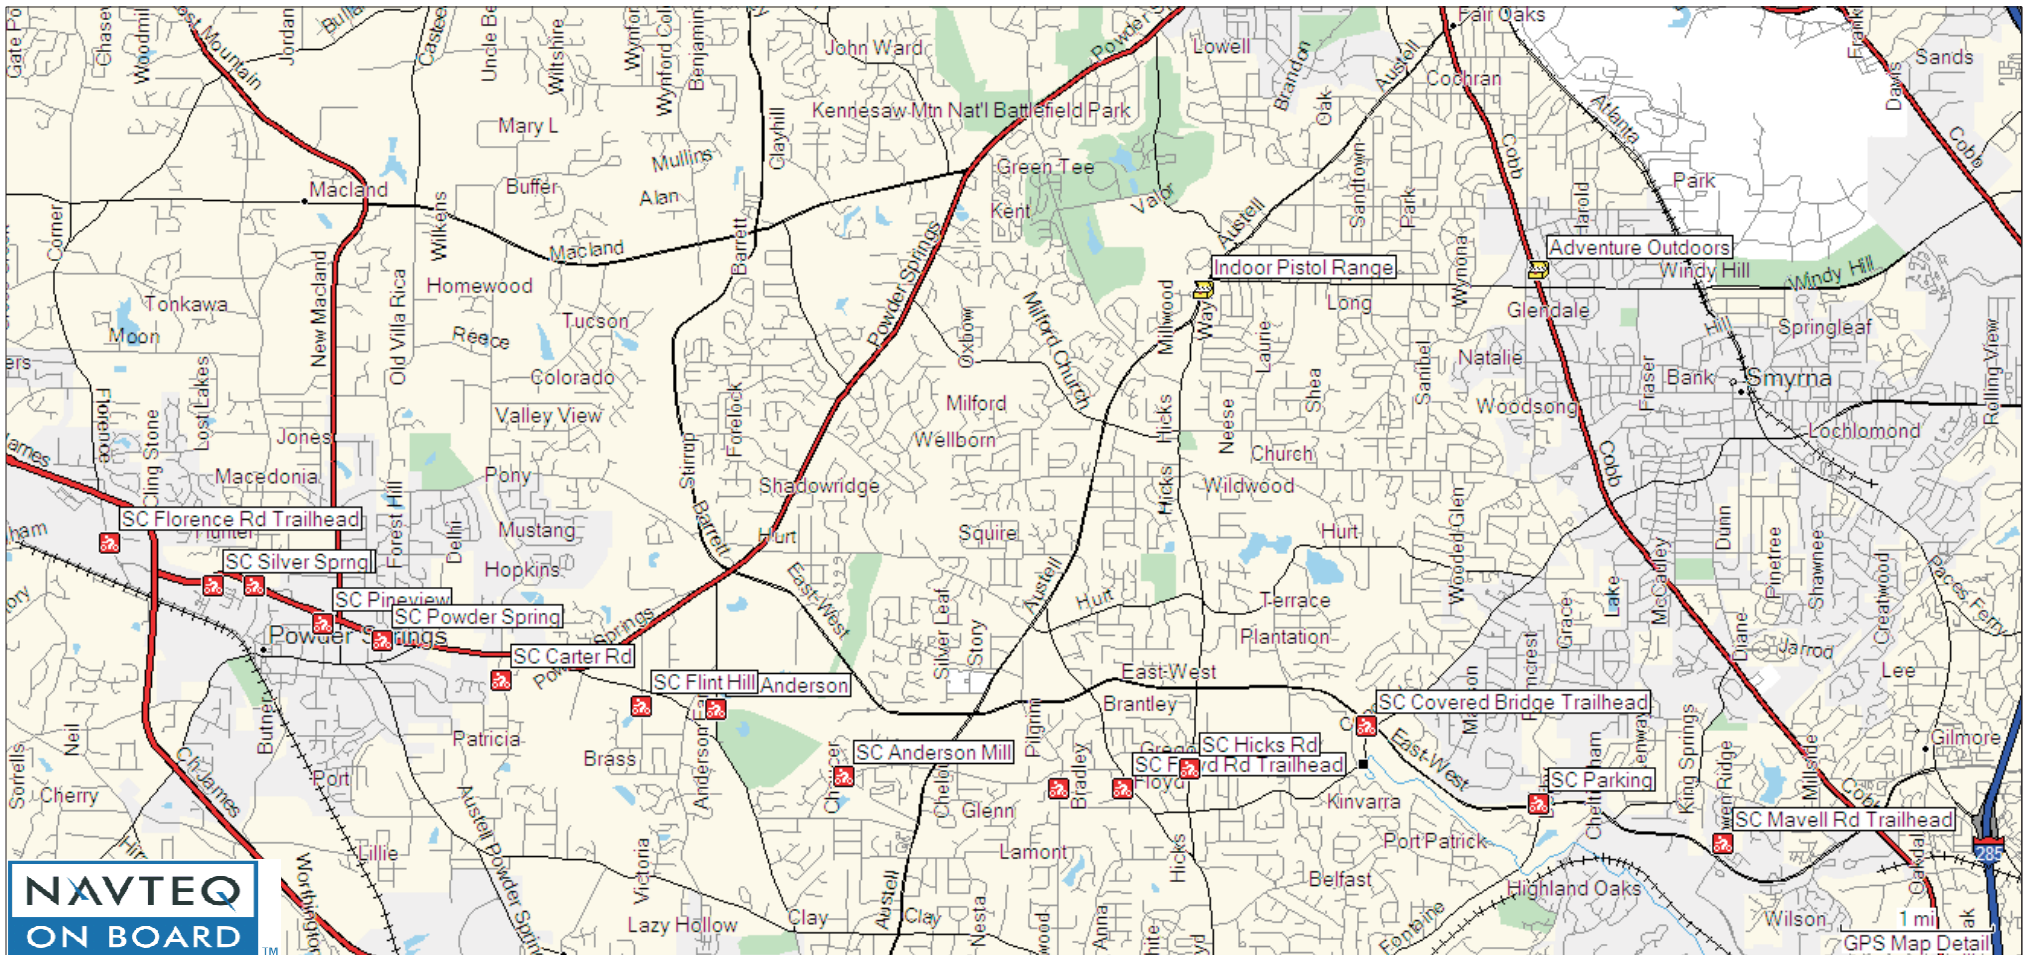

Silver Comet Trail Access Alabama to Cedartown

Silver Comet Trail Access Cedartown

Silver Comet Trail Access Cedartown to Rockmart

Silver Comet Trail Access Rockmart

Silver Comet Trail Access Rockmart to Rambo

Silver Comet Trail Access Rambo to Florence

Silver Comet Trail Access Florence to Mavel