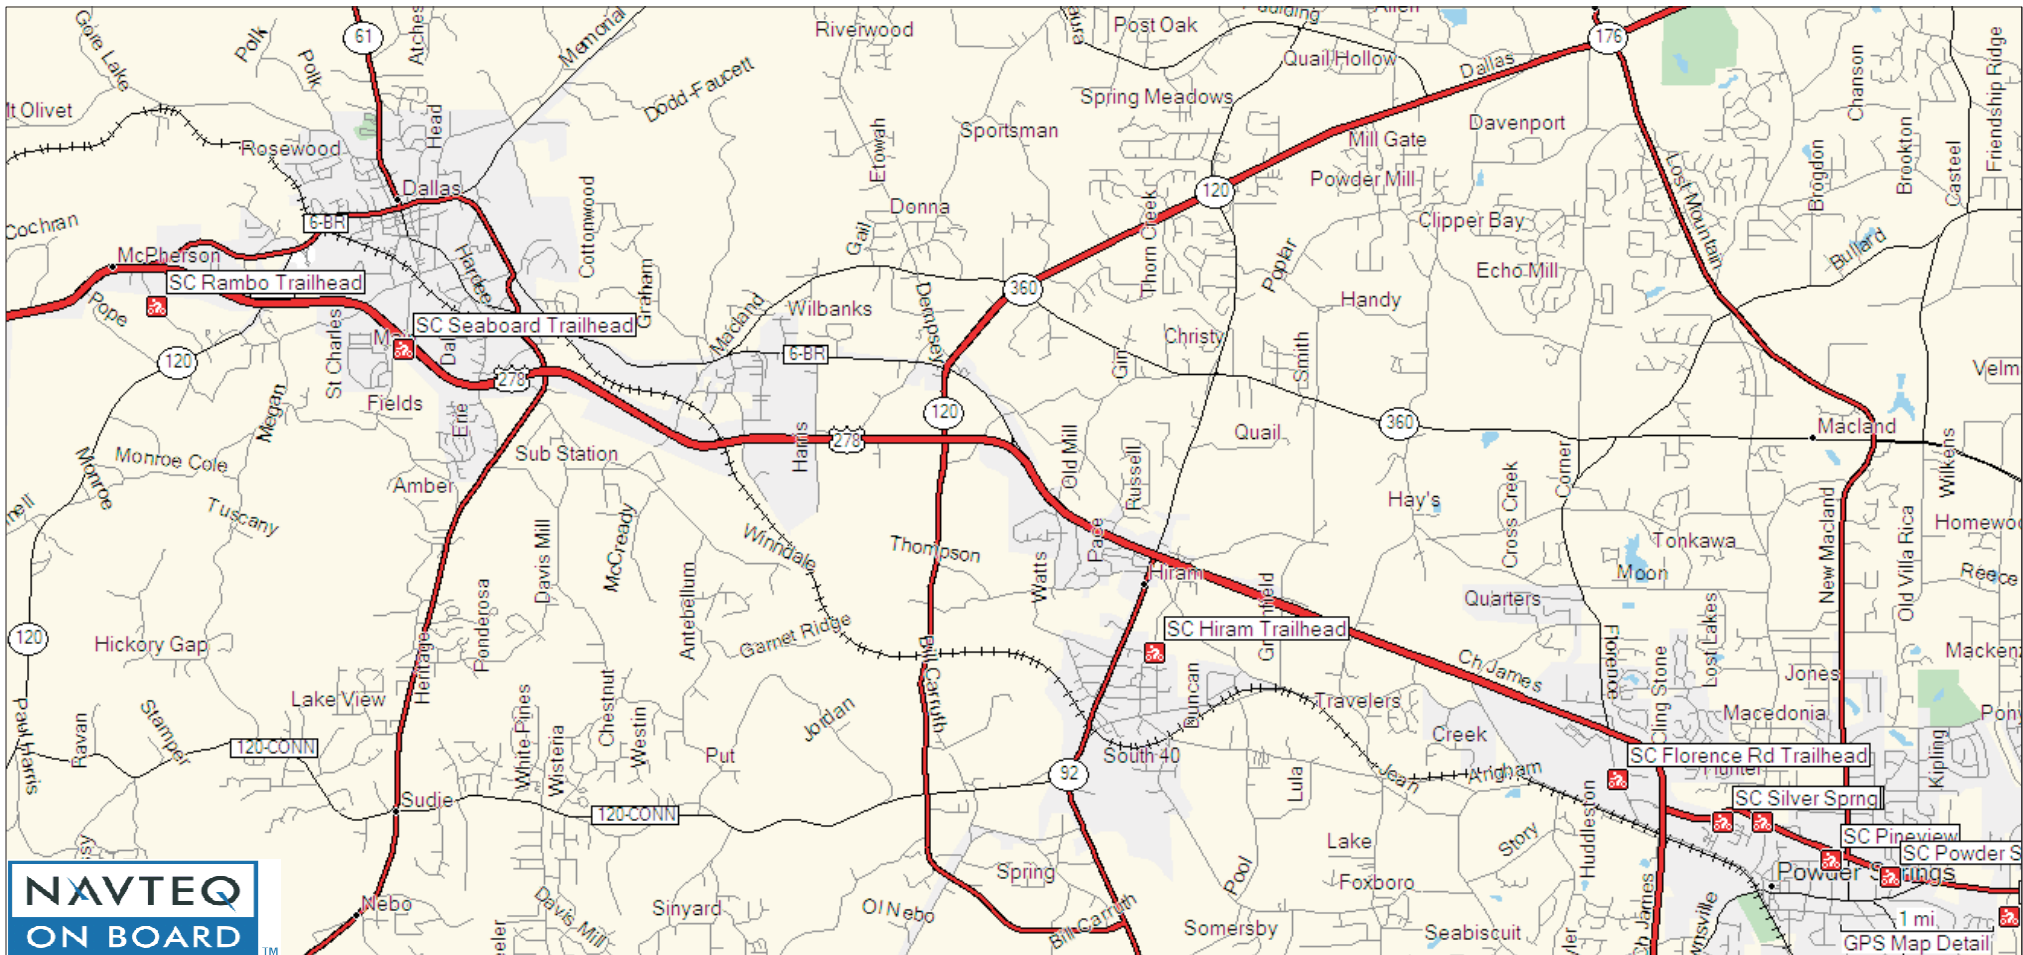

Silver Comet Trail Access Alabama to Cedartown

Silver Comet Trail Access Cedartown

Silver Comet Trail Access Cedartown to Rockmart

Silver Comet Trail Access Rockmart

Silver Comet Trail Access Rockmart to Rambo

Silver Comet Trail Access Rambo to Florence

Silver Comet Trail Access Florence to Mavel