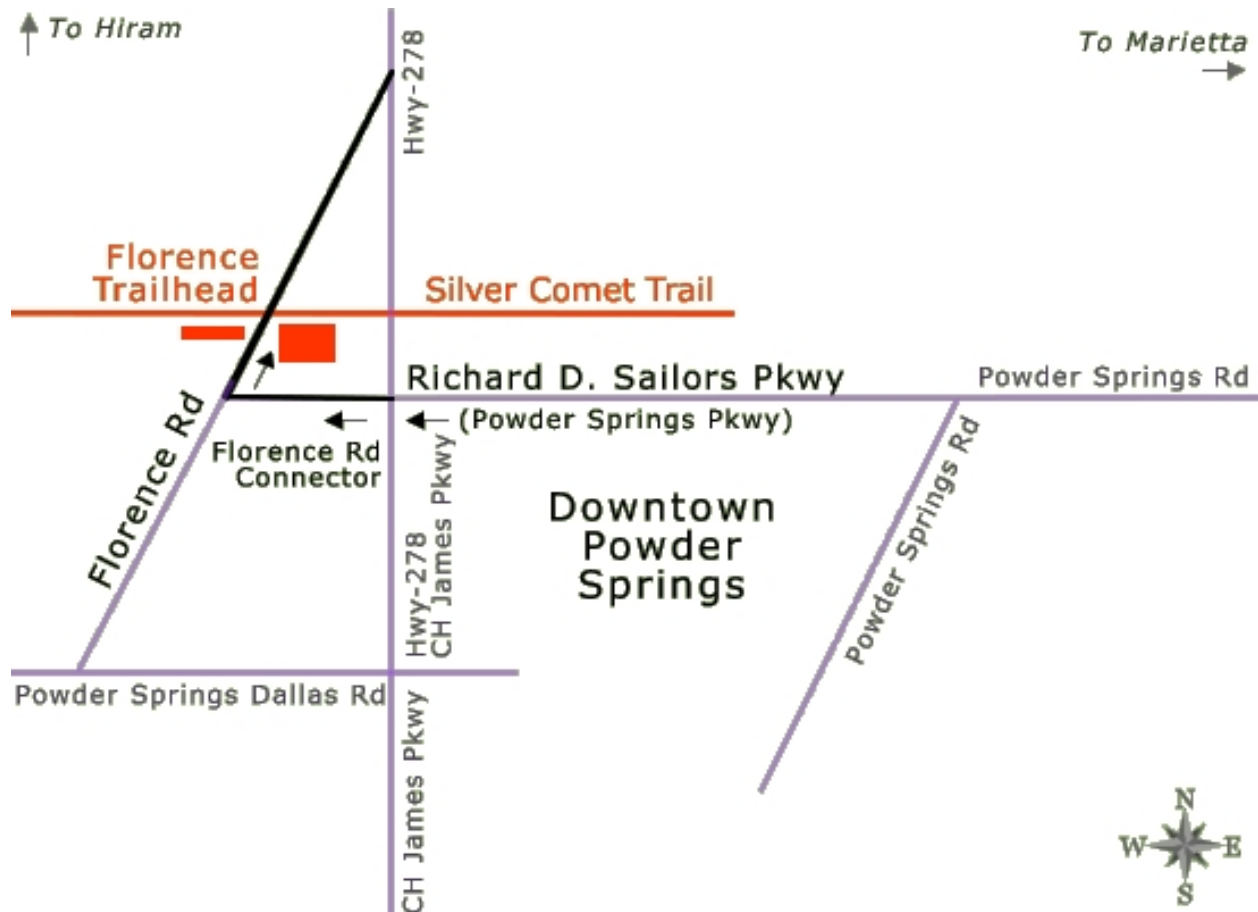

Cycling Merit Badge Ride #2

October 5, 2008

Be ready to ride at the Florence Road Trailhead 2:00 PM. If you need your bike inspected or minor adjustments made, I will be there at 1:45 PM. We will leave on the ride promptly at 2:00 PM. Remember, "early is on time, on time is late".

We will return to Florence Road no later than 4:00 PM

We will gather at the end of the parking lot farthest away from the parking lot entrance.

All bicycles must meet BSA safety standards.

Helmets are required.