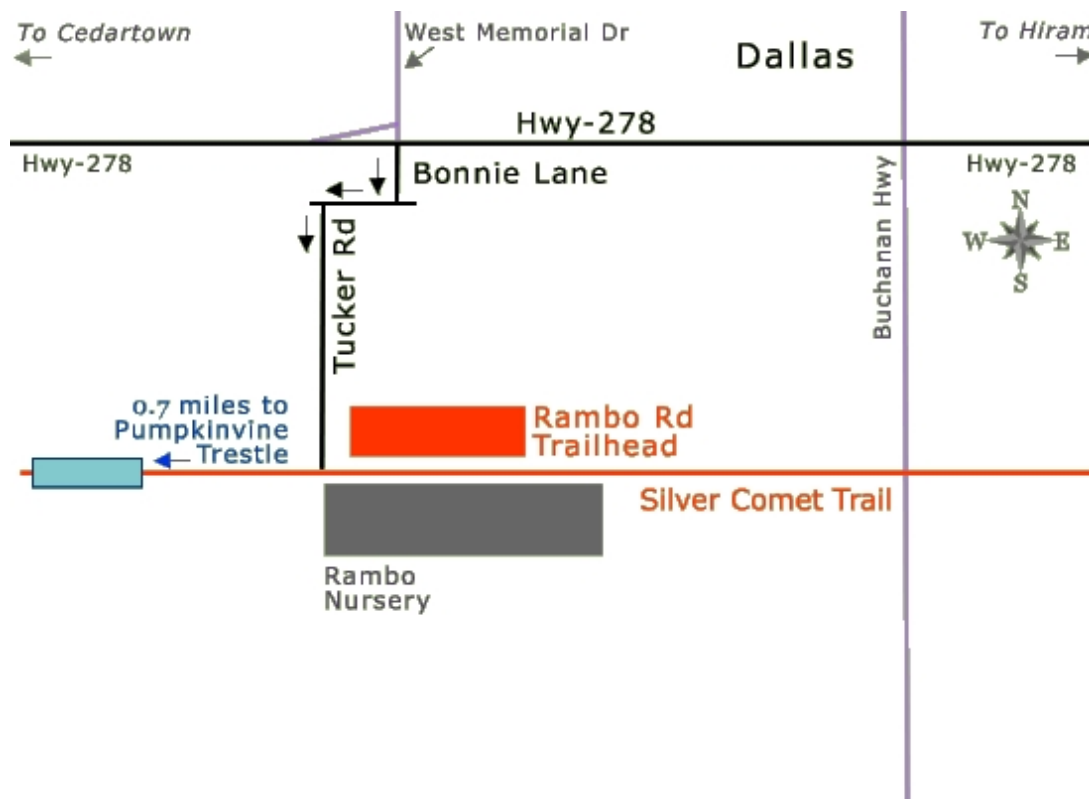

Cycling Merit Badge Ride #7

November 23, 2008

Be ready to ride at the Rambo Trailhead 1:00 PM. If you need your bike inspected or minor adjustments made, I will be there at 12:45 PM. We will leave on the ride promptly at 1:00 PM. Remember, "early is on time, on time is late".

We will return to the Rambo Trail Head no later than 4:00 PM. Please note this is a schedule change based on how well we rode two Sundays ago.

We will gather near the bench and rock.

All bicycles must meet BSA Safety standards.