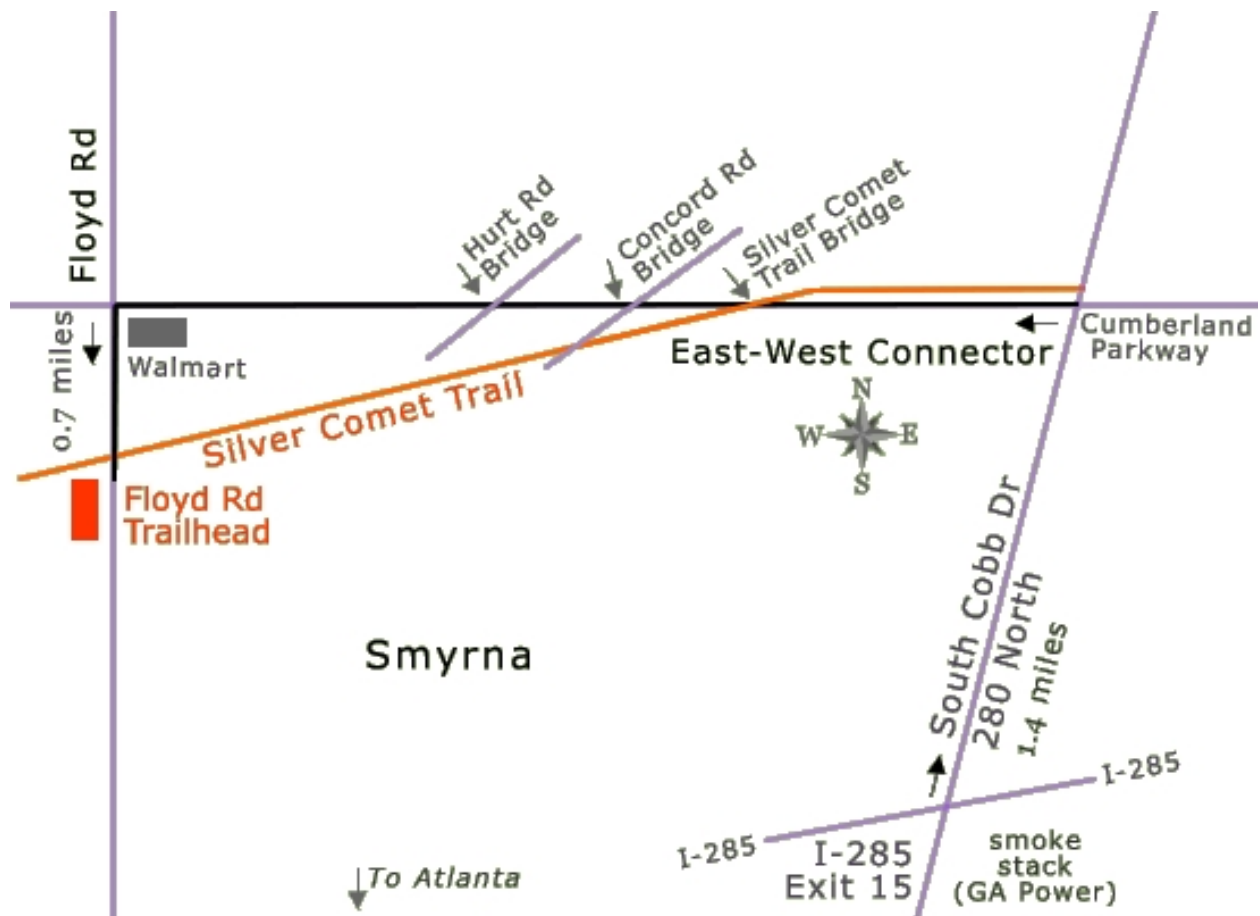

Cycling Merit Badge Ride #1

September 28, 2008

Be ready to ride at the Floyd Road Trailhead 2:00 PM. If you need your bike inspected or minor adjustments made, I will be there at 1:30 PM. We will leave on the ride promptly at 2:00 PM. Remember, "early is on time, on time is late".

We will return to Floyd Road no later than 4:30 PM. If we make better time than expected, we will call all parents while on route to arrange an earlier pickup time.

The major landmark for the Floyd Road Trailhead is the Walmart at the intersection of Floyd Road and East-West Connector.

We will gather at the end of the parking lot farthest away from the Silver Comet Depot.

All bicycles must meet BSA safety standards.

Helmets are required.

Water is required.

Close toe shoes are required.

A tube that fits your tires is required.